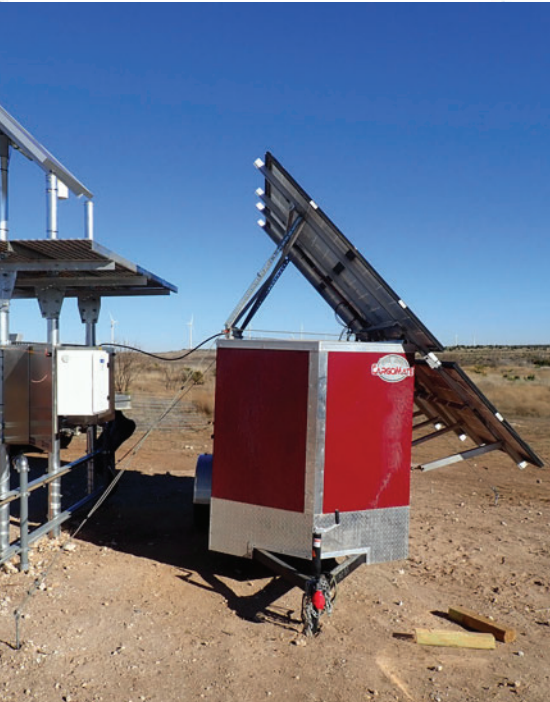

Power Trailers

Your Options

- Leasing & Purchasing options
- Four operational power trailers available

Uses

- Used for off-grid sites
- Help to power LiDAR systems and SME Towers
- Equipped with six solar panels
- Can provide required off-grid power
- Trailers add maneuverability to your system

Contact

lewis@baselinerenewables.com

baselinerenewables.com

Madison, WI

(608) 886-2515

Power Trailer Specifications

AC Output

Rated 300W – 600W Surge (10min) – VAC 120 or 240 – 60Hz – Single Phase

Solar Array

6 x 300W Monocrystalline Modules

Battery Capacity

440 Ah at 48VDC / 21.12kWh

Trailer

5' x 9' Enclosed – GVWR = 3,850 lbs

Remote Monitoring

TBD